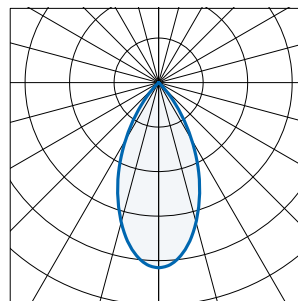

- /3
- /DIM
- /MDIM
- /CAS
- /EMR
- /ST
- /EMP

i.e. **DOM/W/2200/4/DIM/EMR**

= Dominique surface downlighter, wide 90° reflector, 2196 lumens, 4000K, DALI dimmable c/w 3hr self-contained emergency

Part No.	Beam angle	W	Lm	lm/W	CCT
DOM/N/1090/4	60°	12	1092	95	4000k
DOM/N/1580/4	60°	17	1576	93	4000k
DOM/N/2020/4	60°	22	2024	92	4000k
DOM/W/1260/4	90°	12	1258	109	4000k
DOM/W/1740/4	90°	17	1741	103	4000k
DOM/W/2200/4	90°	22	2196	99	4000k

For more information, please contact Sales@ldl.lighting

Narrow 60°

Wide 90°