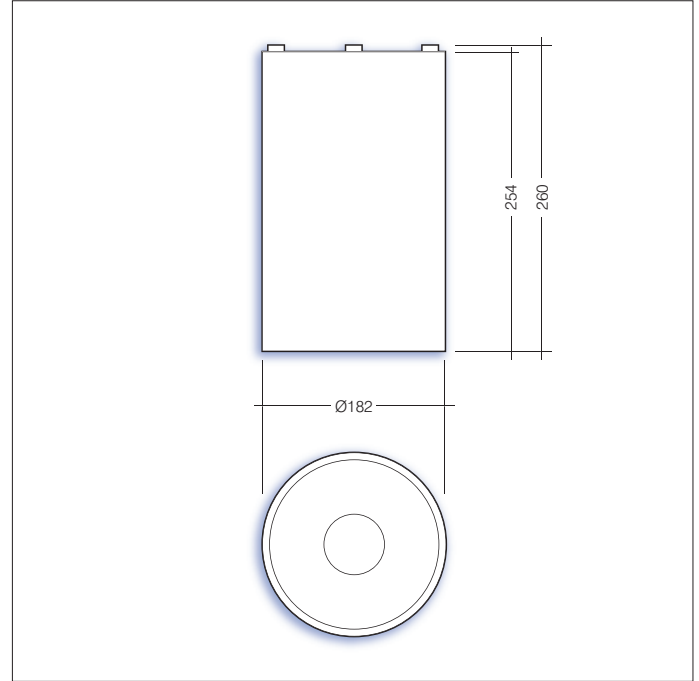

Dominique

Surface Mounted

Innovation.
Collaboration.
Illumination.

Indoor Lighting

Key features

- IP20 suitable for internal environments
- Impact rating of IK05
- Efficacy of up to 109lm/W
- Nominal life-time of 50,000 h (L90/B10)
- Colour stability with 3 step MacAdam
- Emergency BLF = 275
- Manufactured using Tridonic components
- Weight = 1.5 kg

- /3
- /DIM
- /MDIM
- /CAS
- /EMR
- /ST
- /EMP

i.e. **DOM/W/2200/4/DIM/EMR**

= Dominique surface downlighter, wide 90° reflector, 2196 lumens, 4000K, DALI dimmable c/w 3hr self-contained emergency

Part No.	Beam angle	W	Lm	lm/W	CCT
DOM/N/1090/4	60°	12	1092	95	4000k
DOM/N/1580/4	60°	17	1576	93	4000k
DOM/N/2020/4	60°	22	2024	92	4000k
DOM/W/1260/4	90°	12	1258	109	4000k
DOM/W/1740/4	90°	17	1741	103	4000k
DOM/W/2200/4	90°	22	2196	99	4000k

For more information, please contact Sales@ldl.lighting

Narrow 60°

Wide 90°