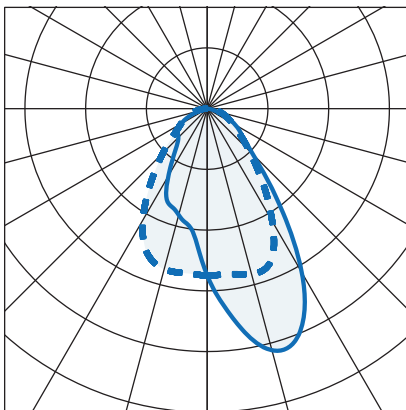

Indoor Lighting

Direct only					
Part No.	Lm	W	Lm/W	Weight	L (mm)
MIL/S/11/AS/1420/4	1424	11	132	2.8kg	1130
MIL/S/11/AS/2160/4	2156	15	142	2.8kg	1130
MIL/S/11/AS/2830/4	2827	20	142	2.8kg	1130
MIL/S/16/AS/2140/4	2145	15	144	4.1kg	1690
MIL/S/16/AS/3260/4	3260	22	151	4.1kg	1690
MIL/S/16/AS/4410/4	4411	29	154	4.1kg	1690
MIL/S/22/AS/2850/4	2848	19	150	5.6kg	2250
MIL/S/22/AS/4310/4	4312	28	155	5.6kg	2250
MIL/S/22/AS/5650/4	5654	37	153	5.6kg	2250

Other lengths and outputs are available on request.

Options

- 4000K supplied as standard /4
- For 3000K suffix /3
- For white RAL 9003 finish suffix /WHI
- For black RAL 9005 finish suffix /BLK
- For grey RAL 9006 finish suffix /GRY
- For DALI dimmable system suffix /DIM
- For Casambi enabled system suffix /CAS
- For wireless DALI suffix /WD
- For 3hr integral emergency suffix /EMR
- For 3hr Monitor self-test emergency suffix /MON
- For DALI addressable emergency suffix /EMP
- For wireless DALI addressable emergency /WAE

Accessories

- Suspended / Surface end cap
- Wire suspension kit (2m)
- Wall mounting bracket
- Coupler

MIL/ECS
MIL/WIRE
MIL/WALL
MIL/CPLR

- i.e.: Millie, Suspended/Surface, 1130mm, asymmetric optic, 2827 lumens, 20W, 4000K, grey RAL 9006 finish, DALI dimmable = **MIL/S/11/AS/2830/4/GRY/DIM**