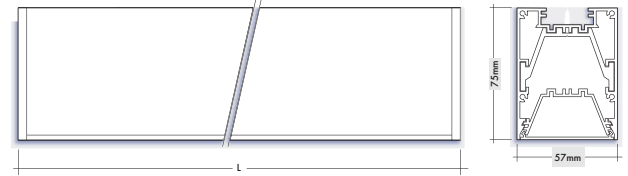

Indoor Lighting

Overview

The Millie linear LED luminaire is manufactured from extruded aluminium and is available with either an opal polycarbonate diffuser or with optics fitted over the LEDs.

The luminaires can be ceiling mounted, suspended or wall mounted and can be fitted as individual fixtures or joined together as a linear, continuous lighting system.

Features

- Efficacy of up to 161lm/W
- Nominal life-time of 78,000 hours L80/B10
- 90° Low glare optic 54,000 hours L80/B10
- Colour stability with 3 step MacAdam
- Body and gear tray - aluminium extrusion
- Opal frosted diffuser - polycarbonate TP(a)
- Optics - PMMA TP(b)
- Modular optics - shade polycarbonate, optic - PMMA
- Colours: RAL 9003 White, RAL 9005 Black & RAL 9006 Grey
- IP20 as Standard, IP44 available on request
- Lengths available: 570mm 850mm 1130mm 1410mm 1690mm 1970mm 2250mm 2530mm 2810mm 3090mm 3370mm.

Fitting Lengths (mm)

Indoor Lighting

Direct only					
Part No.	Lm	W	Lm/W	Weight	L (mm)
MIL/S/11/MP/950/4	949	9	102	2.6kg	1130
MIL/S/11/MP/1190/4	1189	11	110	2.6kg	1130
MIL/S/11/MP/2350/4	2349	20	118	2.6kg	1130
MIL/S/16/MP/1240/4	1239	11	109	3.8kg	1690
MIL/S/16/MP/1970/4	1967	16	120	3.8kg	1690
MIL/S/16/MP/3750/4	3754	30	125	3.8kg	1690
MIL/S/22/MP/1900/4	1898	16	115	5.2kg	2250
MIL/S/22/MP/2380/4	2378	20	120	5.2kg	2250
MIL/S/22/MP/4700/4	4698	37	127	5.2kg	2250