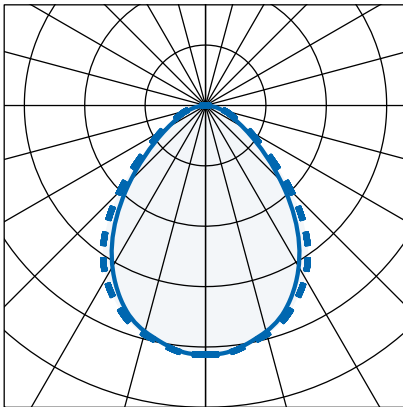

Indoor Lighting

Direct only					
Part No.	Lm	W	Lm/W	Weight	L (mm)
MIL/S/11/MP/950/4	949	9	102	2.6kg	1130
MIL/S/11/MP/1190/4	1189	11	110	2.6kg	1130
MIL/S/11/MP/2350/4	2349	20	118	2.6kg	1130
MIL/S/16/MP/1240/4	1239	11	109	3.8kg	1690
MIL/S/16/MP/1970/4	1967	16	120	3.8kg	1690
MIL/S/16/MP/3750/4	3754	30	125	3.8kg	1690
MIL/S/22/MP/1900/4	1898	16	115	5.2kg	2250
MIL/S/22/MP/2380/4	2378	20	120	5.2kg	2250
MIL/S/22/MP/4700/4	4698	37	127	5.2kg	2250

Options

- 4000K supplied as standard
- For 3000K suffix
- For white RAL 9003 finish suffix
- For black RAL 9005 finish suffix
- For grey RAL 9006 finish suffix
- For DALI dimmable system suffix
- For Casambi enabled system suffix
- For wireless DALI suffix
- For 3hr integral emergency suffix
- For 3hr Monitor self-test emergency suffix
- For DALI addressable emergency suffix
- For wireless DALI addressable emergency

- /4
- /3
- /WHI
- /BLK
- /GRY
- /DIM
- /CAS
- /WD
- /EMR
- /MON
- /EMP
- /WAE

Other lengths and outputs are available on request.

Accessories

- Suspended / Surface end cap
- Wire suspension kit (2m)
- Wall mounting bracket
- Coupler

- MIL/ECS
- MIL/WIRE
- MIL/WALL
- MIL/CPLR

- i.e.: Millie, Suspended/Surface, 1690mm, microprism diffuser, 3750 lumens, 30W, 4000K, black RAL 9005 finish c/w 3 hr emergency = **MIL/S/16/MP/3750/4/BLK/EMR**