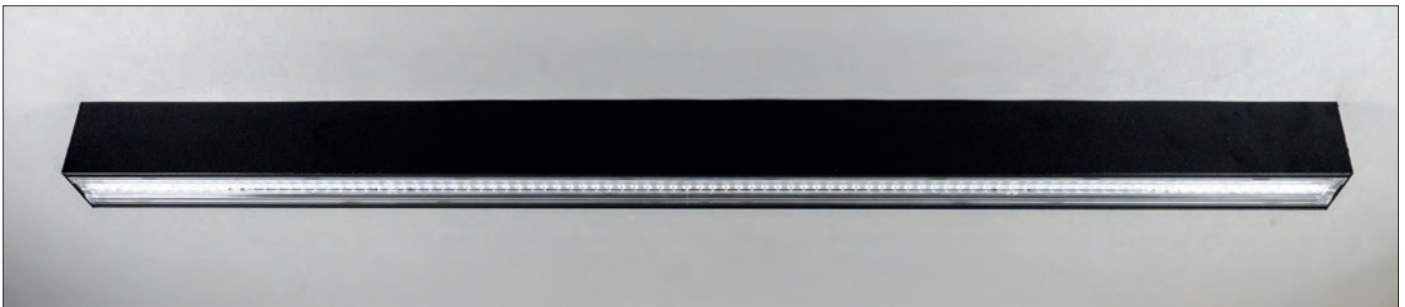

Indoor Lighting

Direct only

Part No.	Lm	W	Lm/W	Weight	L (mm)
MIL/S/11/DA/1390/4	1386	11	128	2.8kg	1130
MIL/S/11/DA/2070/4	2069	15	136	2.8kg	1130
MIL/S/11/DA/2740/4	2744	20	138	2.8kg	1130
MIL/S/16/DA/2200/4	2200	15	148	4.1kg	1690
MIL/S/16/DA/3280/4	3282	22	152	4.1kg	1690
MIL/S/16/DA/4340/4	4343	29	152	4.1kg	1690
MIL/S/22/DA/2770/4	2772	19	146	5.6kg	2250
MIL/S/22/DA/4140/4	4138	28	149	5.6kg	2250
MIL/S/22/DA/5490/4	5488	37	148	5.6kg	2250

Other lengths and outputs are available on request.

Options

- 4000K supplied as standard /4
- For 3000K suffix /3
- For white RAL 9003 finish suffix /WHI
- For black RAL 9005 finish suffix /BLK
- For grey RAL 9006 finish suffix /GRY
- For DALI dimmable system suffix /DIM
- For Casambi enabled system suffix /CAS
- For wireless DALI suffix /WD
- For 3hr integral emergency suffix /EMR
- For 3hr Monitor self-test emergency suffix /MON
- For DALI addressable emergency suffix /EMP
- For wireless DALI addressable emergency /WAE

Accessories

- Suspended / Surface end cap MIL/ECS
- Wire suspension kit (2m) MIL/WIRE
- Wall mounting bracket MIL/WALL
- Coupler MIL/CPLR

- i.e.: Millie, Suspended/Surface, 1130mm, double asymmetric optic, 2744 lumens, 20W, 4000K, grey RAL 9006 finish, DALI dimmable = MIL/S/11/DA/2740/4/GRY/DIM