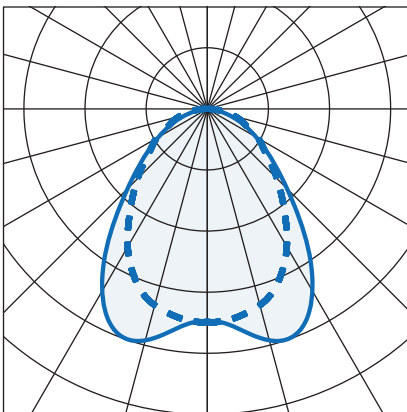

Indoor Lighting

Direct only

Part No.	Lm	W	Lm/W	Weight	L (mm)
MIL/S/11/DA/1390/4	1386	11	128	2.8kg	1130
MIL/S/11/DA/2070/4	2069	15	136	2.8kg	1130
MIL/S/11/DA/2740/4	2744	20	138	2.8kg	1130
MIL/S/16/DA/2200/4	2200	15	148	4.1kg	1690
MIL/S/16/DA/3280/4	3282	22	152	4.1kg	1690
MIL/S/16/DA/4340/4	4343	29	152	4.1kg	1690
MIL/S/22/DA/2770/4	2772	19	146	5.6kg	2250
MIL/S/22/DA/4140/4	4138	28	149	5.6kg	2250
MIL/S/22/DA/5490/4	5488	37	148	5.6kg	2250

Other lengths and outputs are available on request.

Options

- 4000K supplied as standard /4
- For 3000K suffix /3
- For white RAL 9003 finish suffix /WHI
- For black RAL 9005 finish suffix /BLK
- For grey RAL 9006 finish suffix /GRY
- For DALI dimmable system suffix /DIM
- For Casambi enabled system suffix /CAS
- For wireless DALI suffix /WD
- For 3hr integral emergency suffix /EMR
- For 3hr Monitor self-test emergency suffix /MON
- For DALI addressable emergency suffix /EMP
- For wireless DALI addressable emergency /WAE

Accessories

- Suspended / Surface end cap MIL/ECS
- Wire suspension kit (2m) MIL/WIRE
- Wall mounting bracket MIL/WALL
- Coupler MIL/CPLR

- i.e.: Millie, Suspended/Surface, 1130mm, double asymmetric optic, 2744 lumens, 20W, 4000K, grey RAL 9006 finish, DALI dimmable = MIL/S/11/DA/2740/4/GRY/DIM