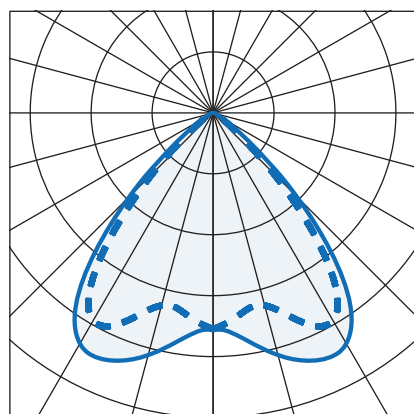

Indoor Lighting

Direct only						
Part No.	Lm	W	Lm/W	BLF	Weight	L (mm)
MIL/S/11/90/1020/4	1021	8	121	427	2.8kg	1130
MIL/S/11/90/2010/4	2007	14	146	427	2.8kg	1130
MIL/S/11/90/2980/4	2975	20	152	427	2.8kg	1130
MIL/S/16/90/1550/4	1553	11	139	430	4.1kg	1690
MIL/S/16/90/3060/4	3056	19	159	430	4.1kg	1690
MIL/S/16/90/4520/4	4520	28	161	430	4.1kg	1690
MIL/S/22/90/2070/4	2071	14	140	431	5.6kg	2250
MIL/S/22/90/4010/4	4014	24	141	431	5.6kg	2250
MIL/S/22/90/5950/4	5950	40	141	431	5.6kg	2250

Other lengths and outputs are available on request.

Options

- 4000K supplied as standard /4
- For 3000K suffix /3
- For white RAL 9003 finish suffix /WHI
- For black RAL 9005 finish suffix /BLK
- For grey RAL 9006 finish suffix /GRY
- For DALI dimmable system suffix /DIM
- For Casambi enabled system suffix /CAS
- For wireless DALI suffix /WD
- For 3hr integral emergency suffix /EMR
- For 3hr Monitor self-test emergency suffix /MON
- For DALI addressable emergency suffix /EMP
- For wireless DALI addressable emergency /WAE

Accessories

- Suspended / Surface end cap MIL/ECS
- Wire suspension kit (2m) MIL/WIRE
- Wall mounting bracket MIL/WALL
- Coupler MIL/CPLR

- i.e.: Millie, Suspended/Surface, 1130mm, 90° optic, 2007 lumens, 14W, 4000K, black RAL 9005 finish, Casambi enabled = MIL/S/11/90/2010/4/BLK/CAS